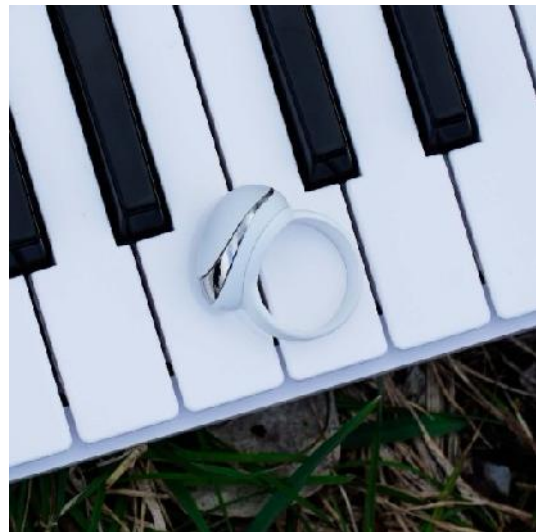

**Exclusively for the Kickstarter, you'll be able to order SWAM Cello or SWAM Saxophones and Neova MIDI ring controller with a 25% discount!**

**SWAM Cello Bundle:**

**Neova + Plume + SWAM Cello = 329€**

## SWAM Cello

One of the most expressive and realistic cello on the market. It is made using SWAM-S, a powerful Physical Modeling technology derived from the Digital Waveguides approach.

## Designed by Musicians for Musicians

Neova identifies natural hand gestures and interprets each subtlety into musical expression. This results in a brand-new way to enhance musical performance. The Limitation is only your imagination!